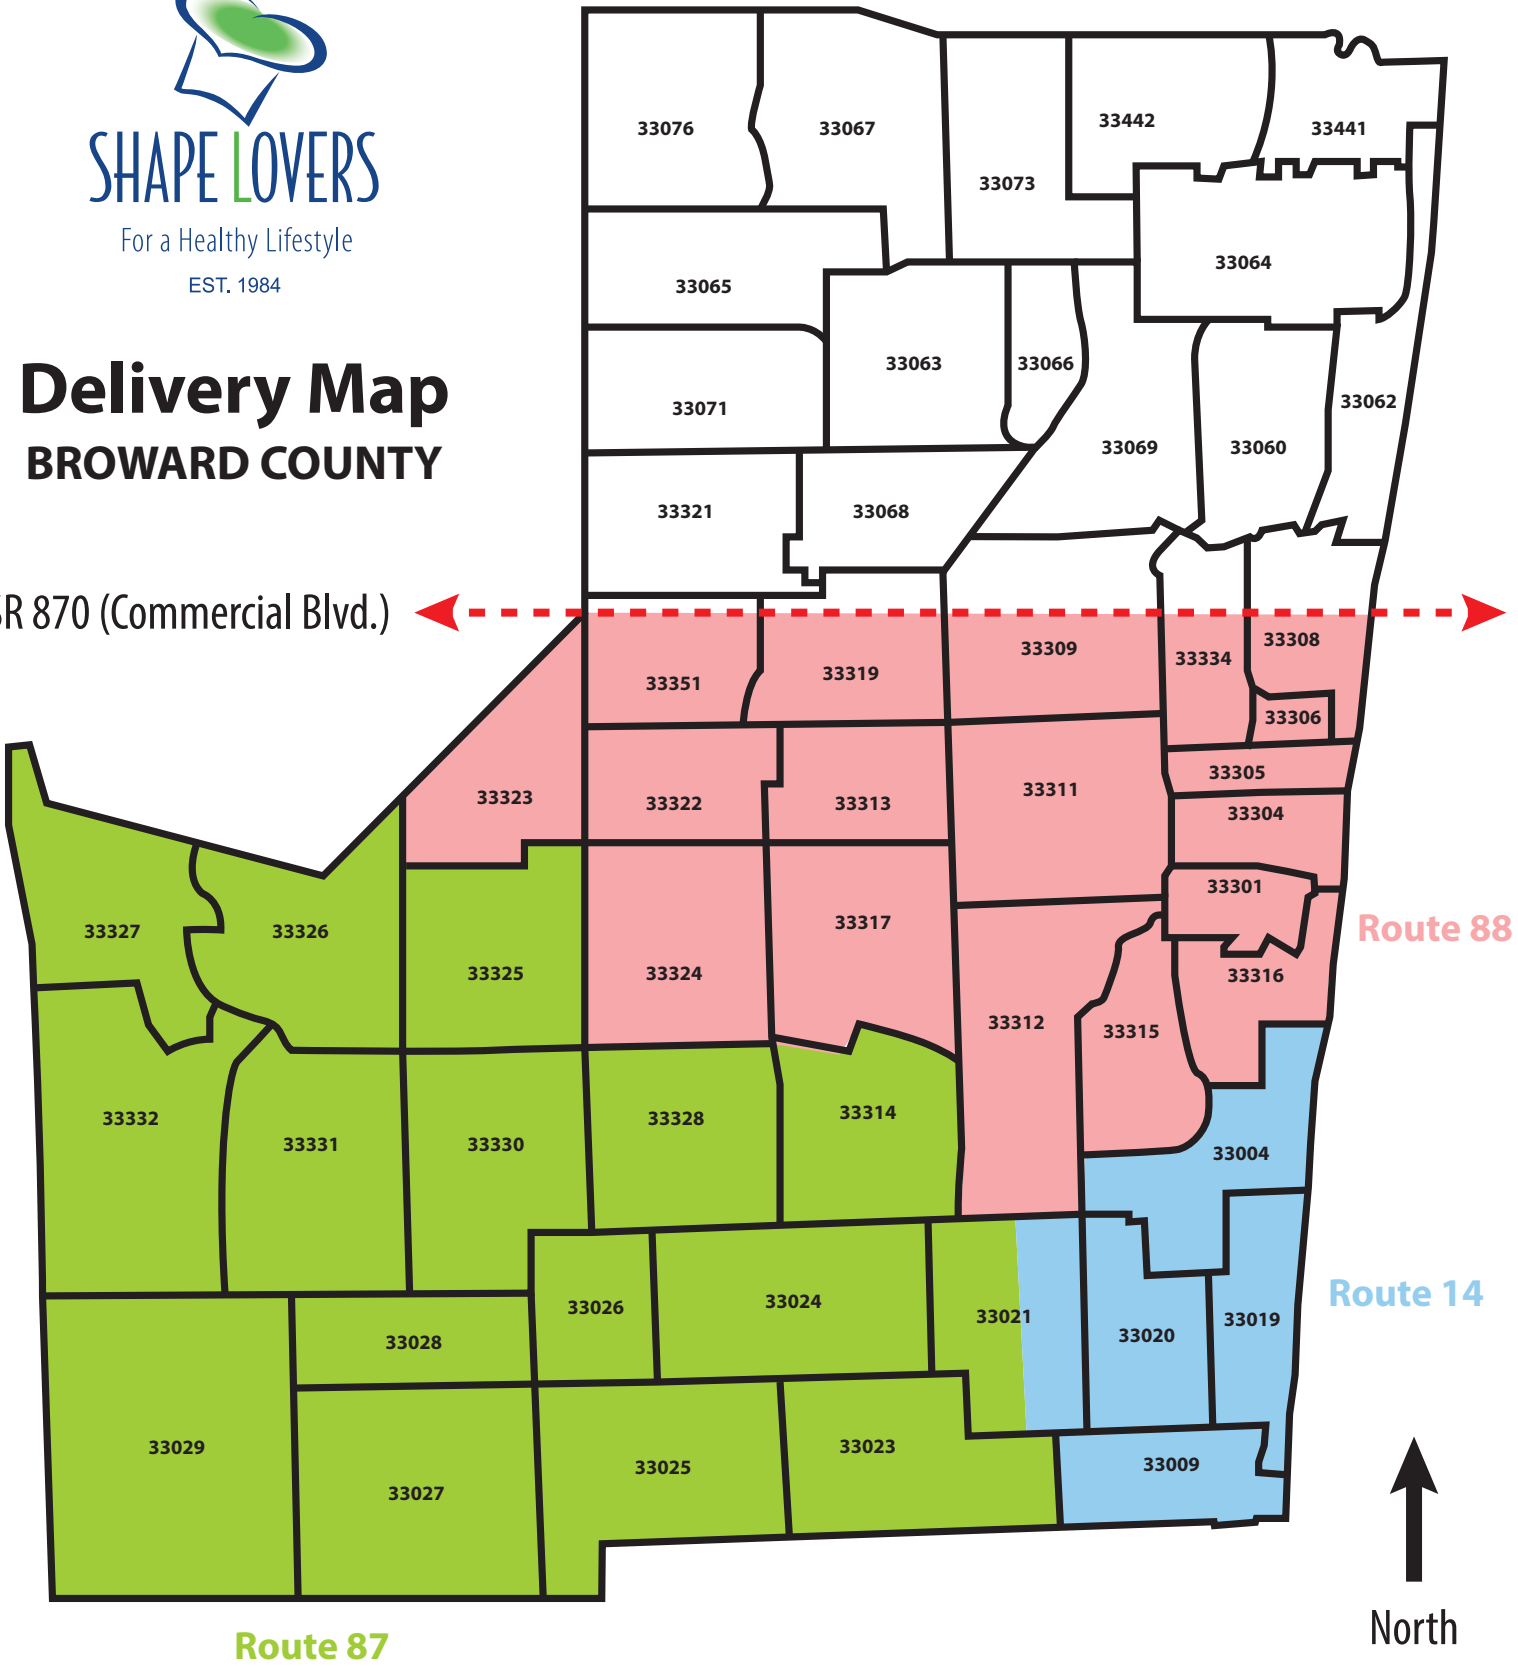

Delivery Map BROWARD COUNTY

SR 870 (Commercial Blvd.)

□ No delivery

We do not deliver to the following zip codes: 33060, 33062, 33063, 33065, 33066, 33067, 33068, 33069, 33073, 33076, 33321, 33441, 33442

We do not deliver NORTH of SR 870 (Commercial Blvd) in the following zip codes: 33308, 33309, 33319, 33334, 33351